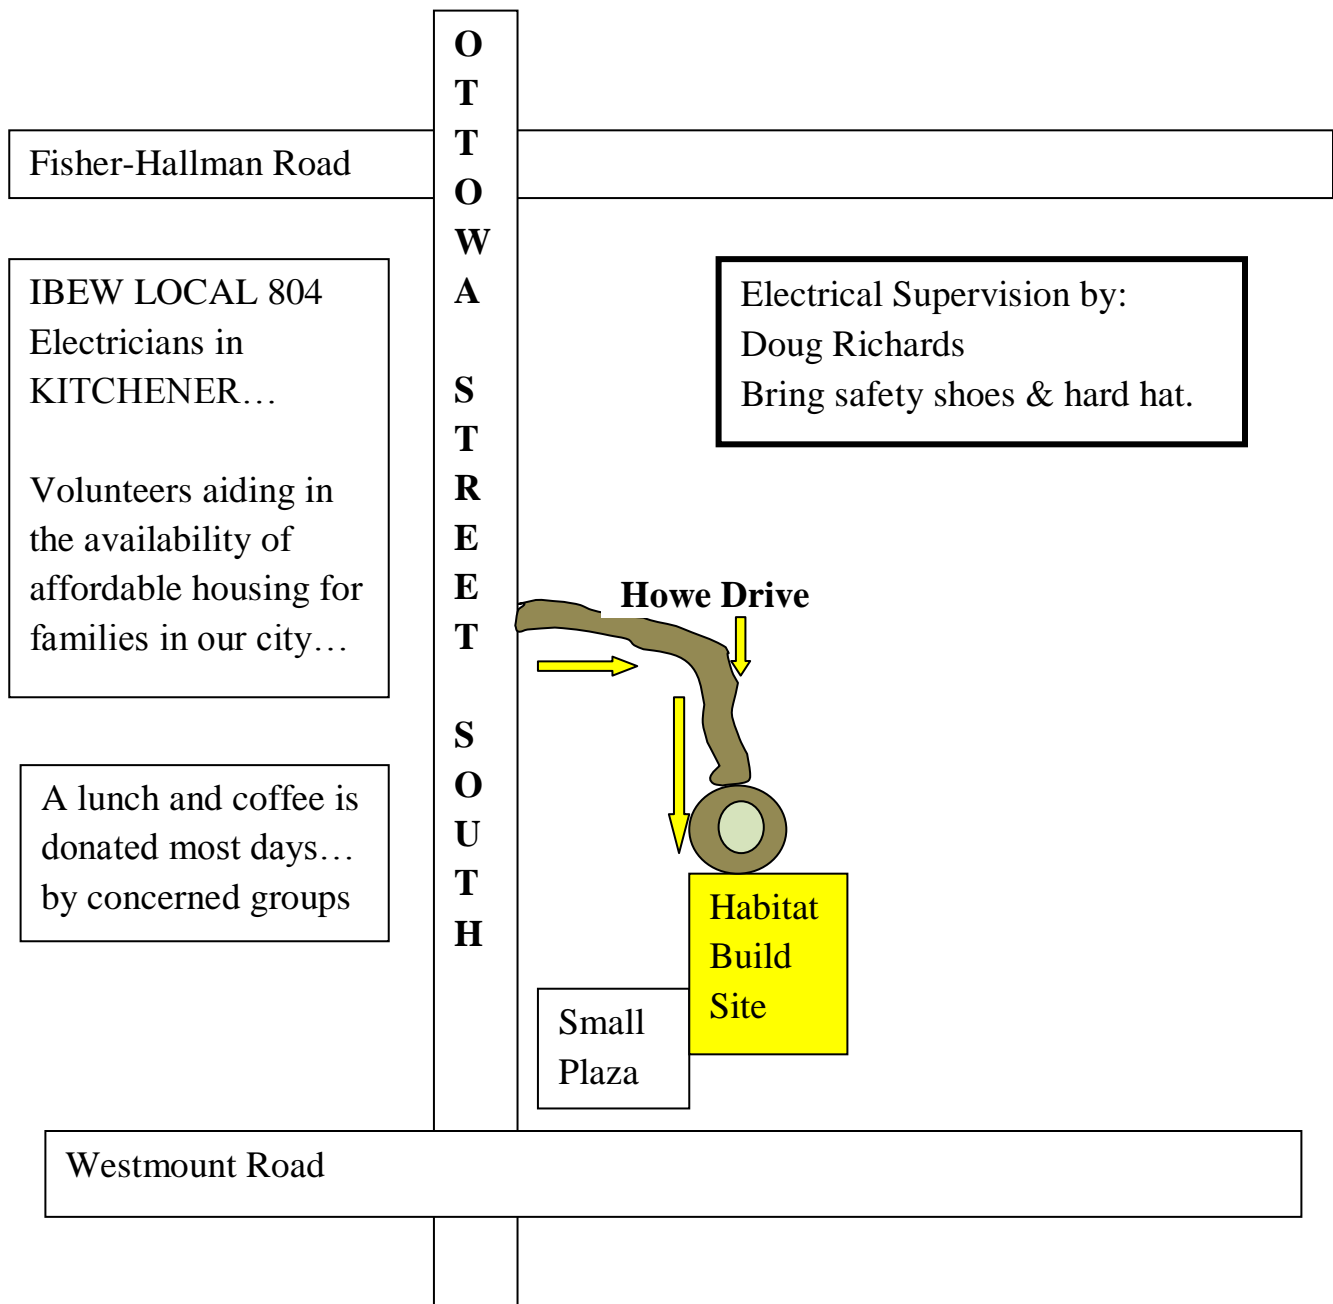

# HABITAT HOUSING 2010

LOCATED AT: 23 HOWE DRIVE IN KITCHENER

**THE ROUGH WIRE ON THE FIRST TWO UNITS:  
STARTS WEDNESDAY AUGUST 25<sup>TH</sup> AND RUNS  
WEDNESDAY, THURSDAY AND FRIDAY**

**9:00am to 4:00pm approximately... Any help welcome.**